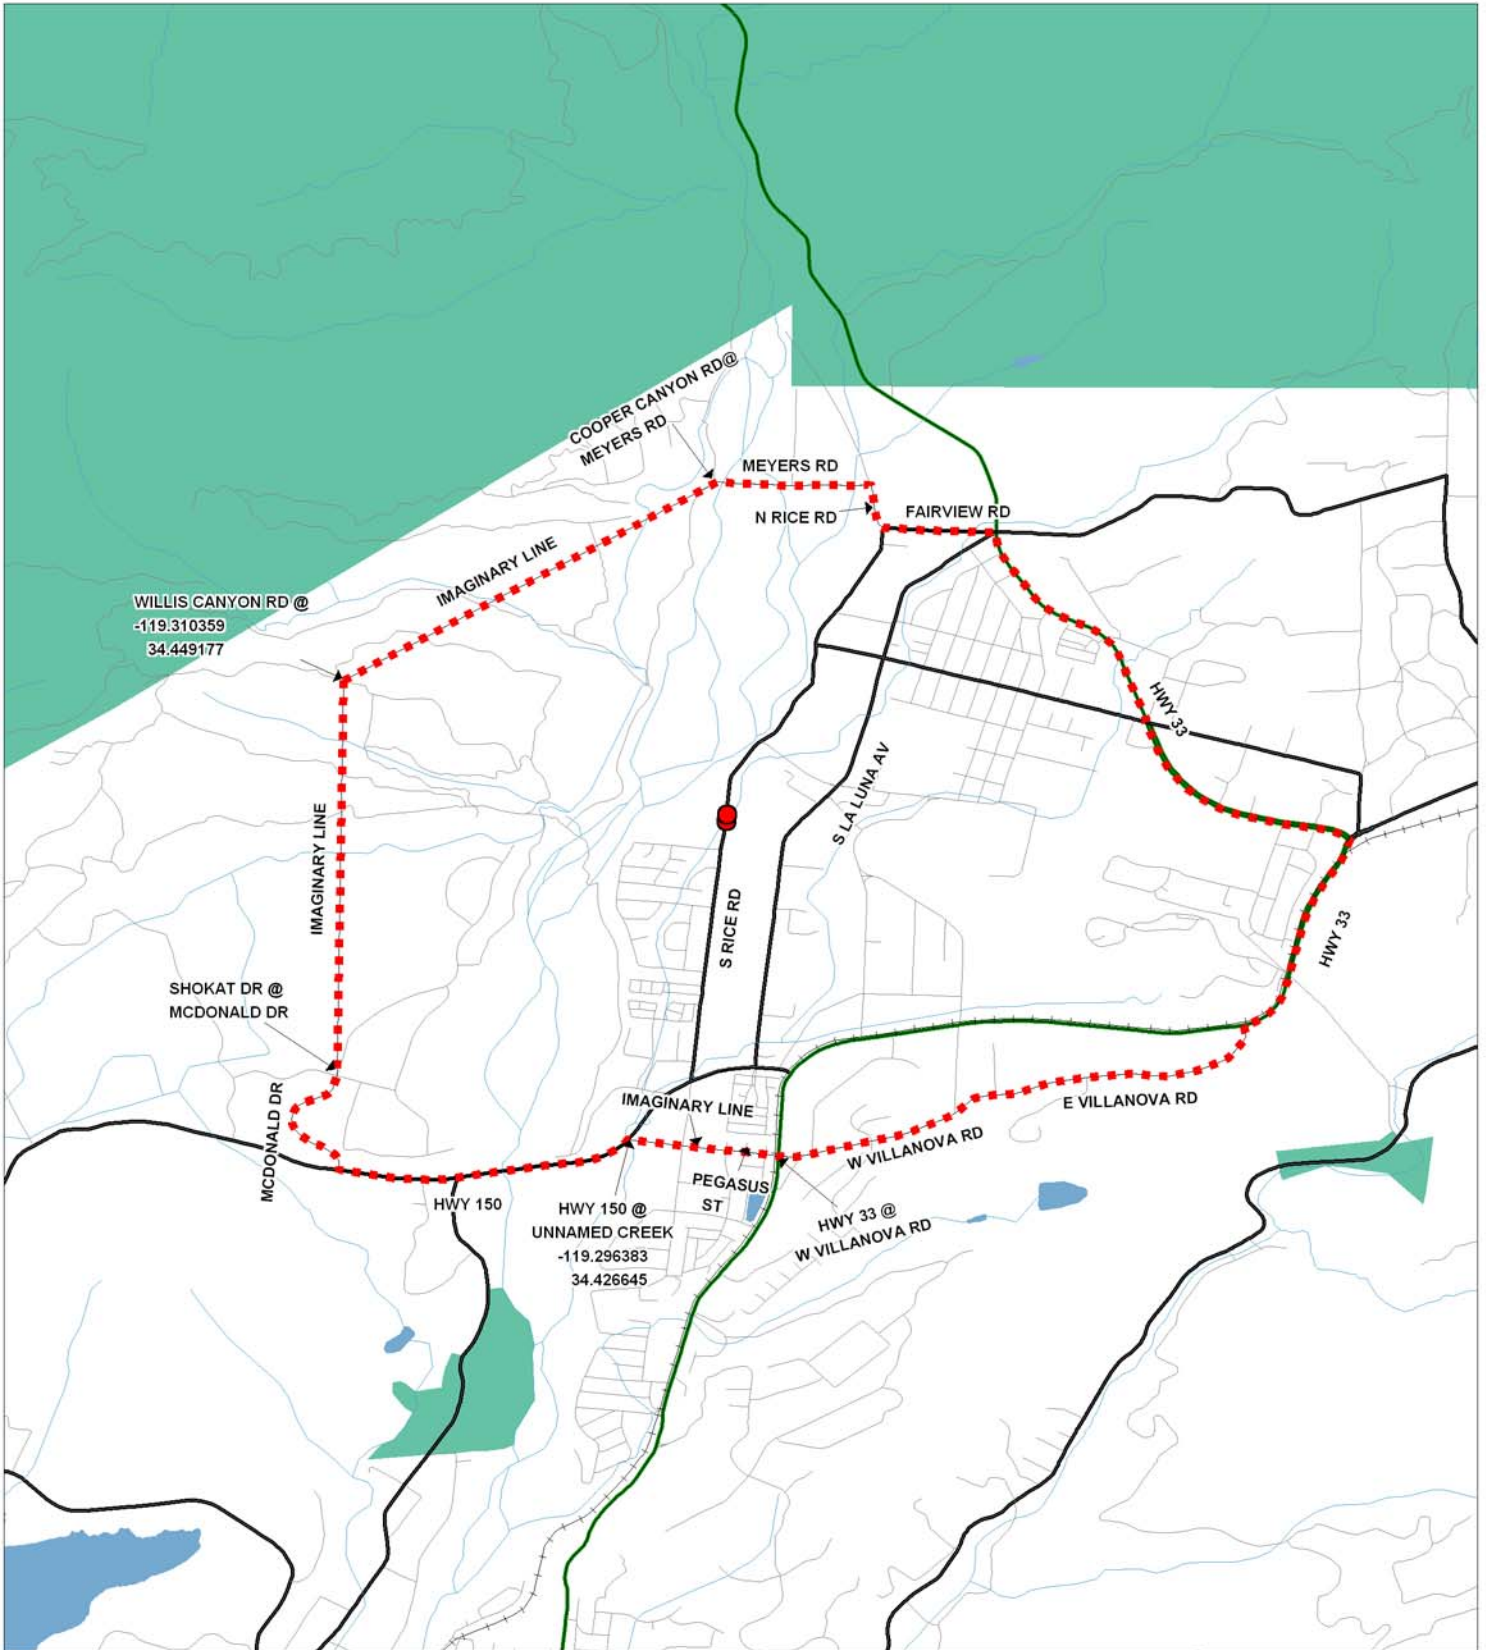

GYPSY MOTH
VENTURA COUNTY
OJAI AREA
2008

- EGG MASS SITE
- QUARANTINE BOUNDARY (5 SQ MILES)